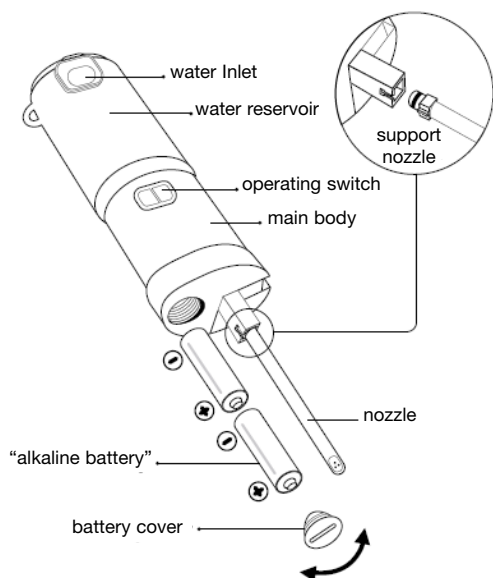

# bio Bidet

### The new travel bidet by Bio Bidet

The TP-100 Palm is a handheld battery operated travel bidet. It can go with you anywhere, allowing you to enjoy the comfort of a bidet wherever you may be. Hygiene assured, the Palm becomes your ideal travel companion. Simply fill with water at your desired temperature and it is ready for use.

#### Specification:

Power Source:	2 x 1.5v alkaline batteries (included)
Box Size:	21 cm x 20 cm x 6 cm
Unit Size:	5.5 cm W x 6.5 cm L x 15.0 cm H (33.0cm H with nozzle extended)
Weight:	0.32kg
Water Capacity:	200ml
Includes:	1 x standard nozzle 1 x replacement nozzle 1 x carrying bag 2 x 1.5v alkaline batteries 1 x battery cap opener